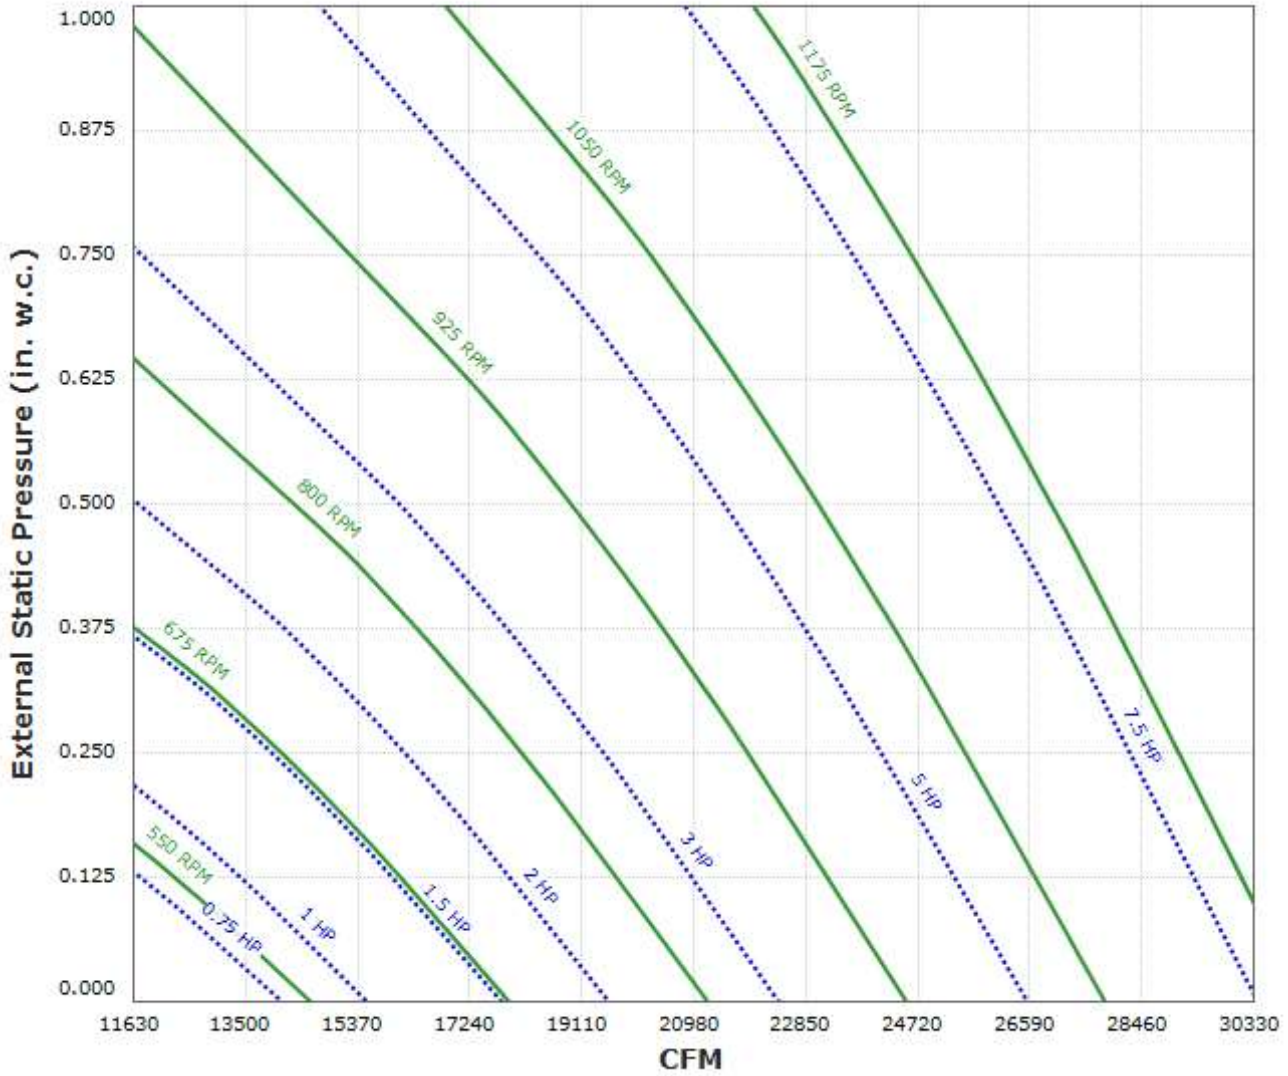

RPTUB42-RA Performance Curve

Max Sizeable RPM = 1175 RPM. Curve shown extended beyond this point for reference only.

Catalog #109R
March 2009